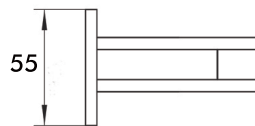

Capri Hydraulic Hinge Glass Door Closer

Capri Hydraulic Hinge, Glass to Glass

Product Code	Description	Finish
NV501PS	Capri Hinge, Glass to Glass HO	PS
NV501SS	Capri Hinge, Glass to Glass HO	SS
NV502PS	Capri Hinge, Glass to Glass NHO	PS
NV502SS	Capri Hinge, Glass to Glass NHO	SS

Typical Layout