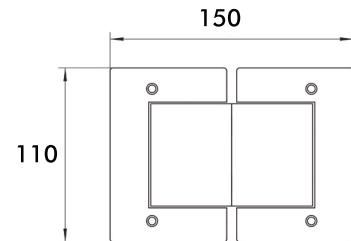

Capri Hydraulic Hinge Glass Door Closer

Capri Hydraulic Hinge, Glass to Glass

Product Code	Description	Finish
NV501PS	Capri Hinge, Glass to Glass HO	PS
NV501SS	Capri Hinge, Glass to Glass HO	SS
NV502PS	Capri Hinge, Glass to Glass NHO	PS
NV502SS	Capri Hinge, Glass to Glass NHO	SS

Capri Hydraulic Hinge, Wall to Glass

Product Code	Description	Finish
NV503PS	Capri Hinge, Wall to Glass HO	PS
NV503SS	Capri Hinge, Wall to Glass HO	SS
NV504PS	Capri Hinge, Wall to Glass NHO	PS
NV504SS	Capri Hinge, Wall to Glass NHO	SS

Typical Layout