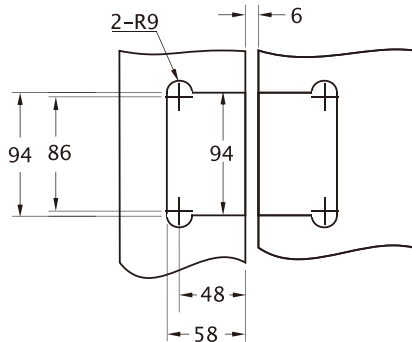

Capri Hydraulic Hinge Glass Door Closer

Capri Hydraulic Hinge, Glass to Glass

Product Code	Description	Finish
NV501PS	Capri Hinge, Glass to Glass HO	PS
NV501SS	Capri Hinge, Glass to Glass HO	SS
NV502PS	Capri Hinge, Glass to Glass NHO	PS
NV502SS	Capri Hinge, Glass to Glass NHO	SS

Capri Hydraulic Hinge, Wall to Glass

Product Code	Description	Finish
NV503PS	Capri Hinge, Wall to Glass HO	PS
NV503SS	Capri Hinge, Wall to Glass HO	SS
NV504PS	Capri Hinge, Wall to Glass NHO	PS
NV504SS	Capri Hinge, Wall to Glass NHO	SS

Typical Layout