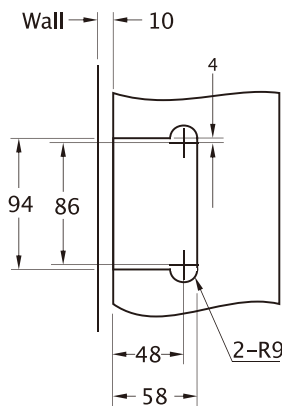

Capri Hydraulic Hinge Glass Door Closer

Capri Hydraulic Hinge, Glass to Glass

Product Code	Description	Finish
NV501PS	Capri Hinge, Glass to Glass HO	PS
NV501SS	Capri Hinge, Glass to Glass HO	SS
NV502PS	Capri Hinge, Glass to Glass NHO	PS
NV502SS	Capri Hinge, Glass to Glass NHO	SS

Capri Hydraulic Hinge, Wall to Glass

Product Code	Description	Finish
NV503PS	Capri Hinge, Wall to Glass HO	PS
NV503SS	Capri Hinge, Wall to Glass HO	SS
NV504PS	Capri Hinge, Wall to Glass NHO	PS
NV504SS	Capri Hinge, Wall to Glass NHO	SS

Typical Layout