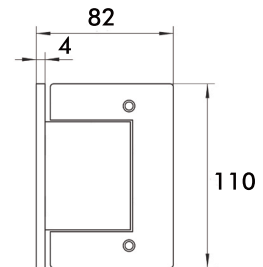

Capri Hydraulic Hinge Glass Door Closer

Capri Hydraulic Hinge, Glass to Glass

Product Code	Description	Finish
NV501PS	Capri Hinge, Glass to Glass HO	PS
NV501SS	Capri Hinge, Glass to Glass HO	SS
NV502PS	Capri Hinge, Glass to Glass NHO	PS
NV502SS	Capri Hinge, Glass to Glass NHO	SS

Capri Hydraulic Hinge, Wall to Glass

Product Code	Description	Finish
NV503PS	Capri Hinge, Wall to Glass HO	PS
NV503SS	Capri Hinge, Wall to Glass HO	SS
NV504PS	Capri Hinge, Wall to Glass NHO	PS
NV504SS	Capri Hinge, Wall to Glass NHO	SS

Typical Layout