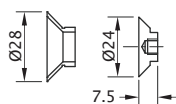

Synthesis Door

Sadev Synthesis Hinge

Product Code SYN1
Description Synthesis Door hinge

Finish
 SC

Note

- 8-10mm Glass
- Single Action Hinge

Sadev Synthesis Hinge

Product Code SYN2
 SYN2PS
Description Synthesis Handle
 Synthesis Handle

Finish
 SC
 PS

Note

- 8-12mm Glass

Sadev Glass to Glass Stop

Product Code SYN3
Description Synthesis Glass Door Stop

Finish
 SC

Sadev Timber to Glass Door Stop

Product Code SYN4
Description Synthesis Timber Stop