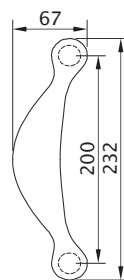

Synthesis Door

Sadev Synthesis Hinge

Product Code SYN1
Description Synthesis Door hinge

Finish
 SC

Note

- 8-10mm Glass
- Single Action Hinge

Sadev Synthesis Hinge

Product Code SYN2
 SYN2PS
Description Synthesis Handle
 Synthesis Handle

Finish
 SC
 PS

Note

- 8-12mm Glass

Sadev Glass to Glass Stop

Product Code SYN3
Description Synthesis Glass Door Stop

Finish
 SC

Sadev Timber to Glass Door Stop

Product Code SYN4
Description Synthesis Timber Stop