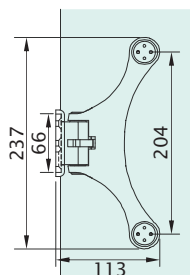

Synthesis Door

Sadev Synthesis Hinge

Product Code SYN1
Description Synthesis Door hinge

Finish
 SC

Note

- 8-10mm Glass
- Single Action Hinge

Sadev Synthesis Hinge

Product Code SYN2
 SYN2PS
Description Synthesis Handle
 Synthesis Handle

Finish
 SC
 PS

Note

- 8-12mm Glass

Sadev Glass to Glass Stop

Product Code SYN3
Description Synthesis Glass Door Stop

Finish
 SC

Sadev Timber to Glass Door Stop

Product Code SYN4
Description Synthesis Timber Stop