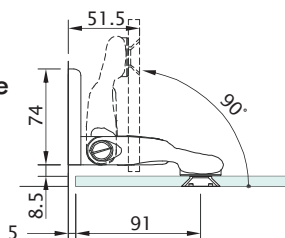

Synthesis Door

Sadev Synthesis Hinge

Product Code SYN1
Description Synthesis Door hinge

Finish
 SC

Note

- 8-10mm Glass
- Single Action Hinge

Sadev Synthesis Hinge

Product Code SYN2
 SYN2PS
Description Synthesis Handle
 Synthesis Handle

Finish
 SC
 PS

Note

- 8-12mm Glass

Sadev Glass to Glass Stop

Product Code SYN3
Description Synthesis Glass Door Stop

Finish
 SC

Sadev Timber to Glass Door Stop

Product Code SYN4
Description Synthesis Timber Stop