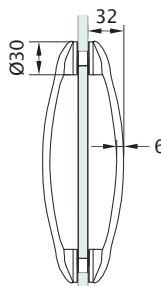

Synthesis Door

Sadev Synthesis Hinge

Product Code SYN1
Description Synthesis Door hinge

Finish
 SC

Note

- 8-10mm Glass
- Single Action Hinge

Sadev Synthesis Hinge

Product Code SYN2
 SYN2PS
Description Synthesis Handle
 Synthesis Handle

Finish
 SC
 PS

Note

- 8-12mm Glass

Sadev Glass to Glass Stop

Product Code SYN3
Description Synthesis Glass Door Stop

Finish
 SC

Sadev Timber to Glass Door Stop

Product Code SYN4
Description Synthesis Timber Stop