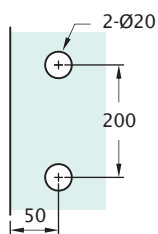

Synthesis Door

Sadev Synthesis Hinge

Product Code SYN1
Description Synthesis Door hinge

Finish
 SC

Note

- 8-10mm Glass
- Single Action Hinge

Sadev Synthesis Hinge

Product Code SYN2
 SYN2PS
Description Synthesis Handle
 Synthesis Handle

Finish
 SC
 PS

Note

- 8-12mm Glass

Sadev Glass to Glass Stop

Product Code SYN3
Description Synthesis Glass Door Stop

Finish
 SC

Sadev Timber to Glass Door Stop

Product Code SYN4
Description Synthesis Timber Stop