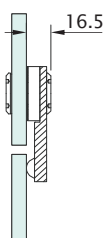

Synthesis Door

Sadev Synthesis Hinge

Product Code SYN1
Description Synthesis Door hinge

Finish
 SC

Note

- 8-10mm Glass
- Single Action Hinge

Sadev Synthesis Hinge

Product Code SYN2
 SYN2PS
Description Synthesis Handle
 Synthesis Handle

Finish
 SC
 PS

Note

- 8-12mm Glass

Sadev Glass to Glass Stop

Product Code SYN3
Description Synthesis Glass Door Stop

Finish
 SC

Sadev Timber to Glass Door Stop

Product Code SYN4
Description Synthesis Timber Stop