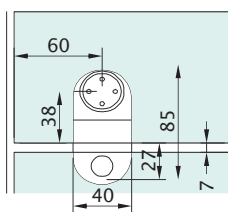

Finish
 SC
 PS

Note

- 8-12mm Glass

Sadev Glass to Glass Stop

Product Code SYN3
Description Synthesis Glass Door Stop

Finish
 SC

Sadev Timber to Glass Door Stop

Product Code SYN4
Description Synthesis Timber Stop